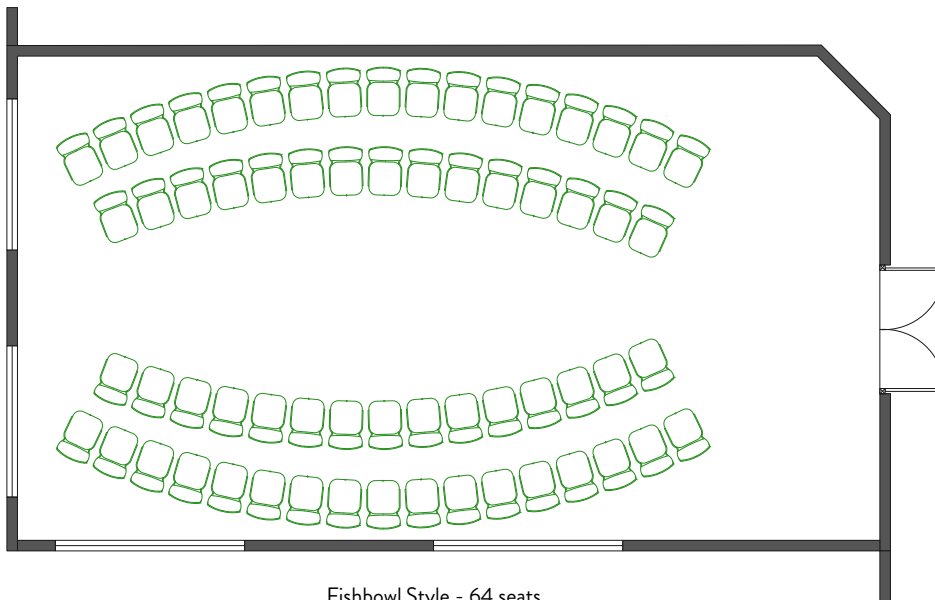

Round Table Style - 60 seats

Fishbowl Style - 64 seats