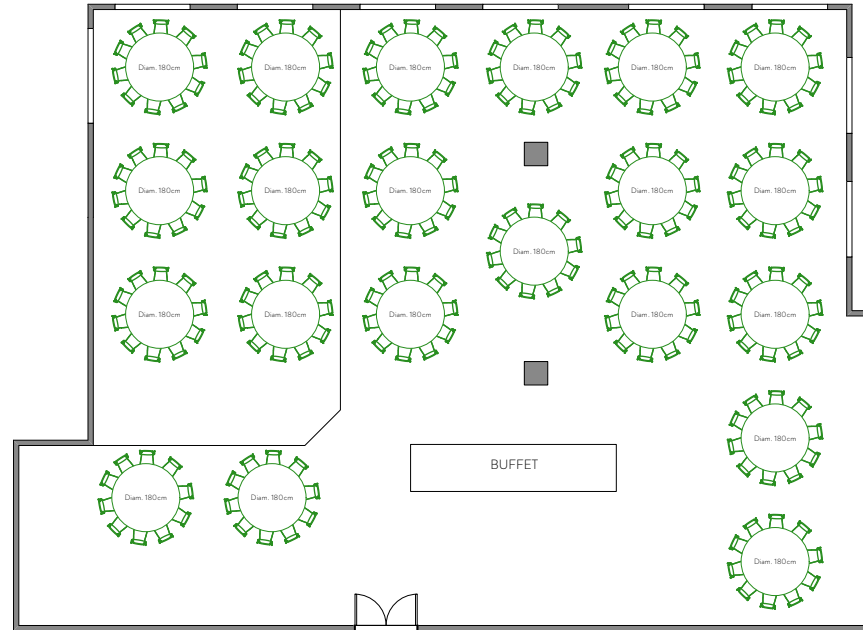

Vetschstube

Saumerstube

Round Table Style - 210 seats

Fishbowl Style - 98 seats