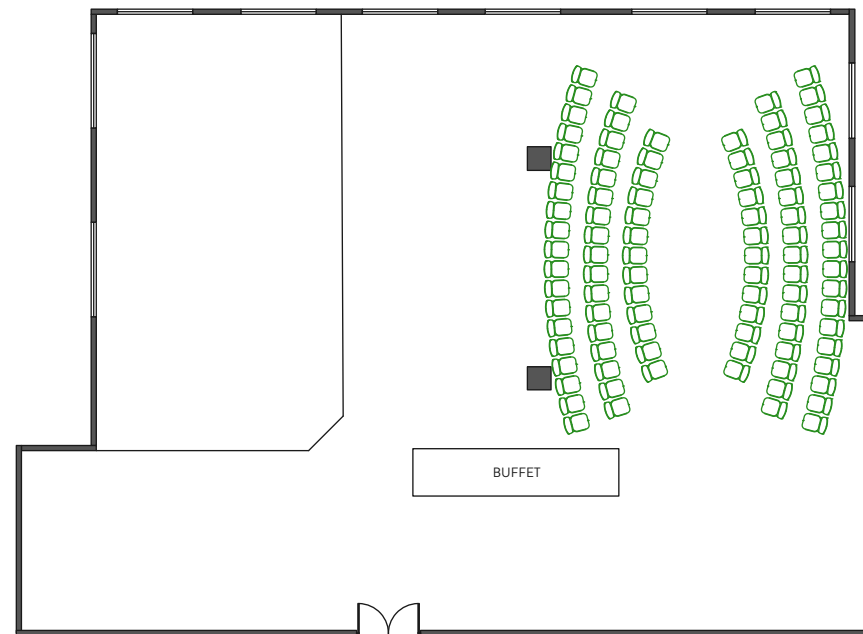

Vetschstube

Saumerstube

Round Table Style - 210 seats

Fishbowl Style - 98 seats