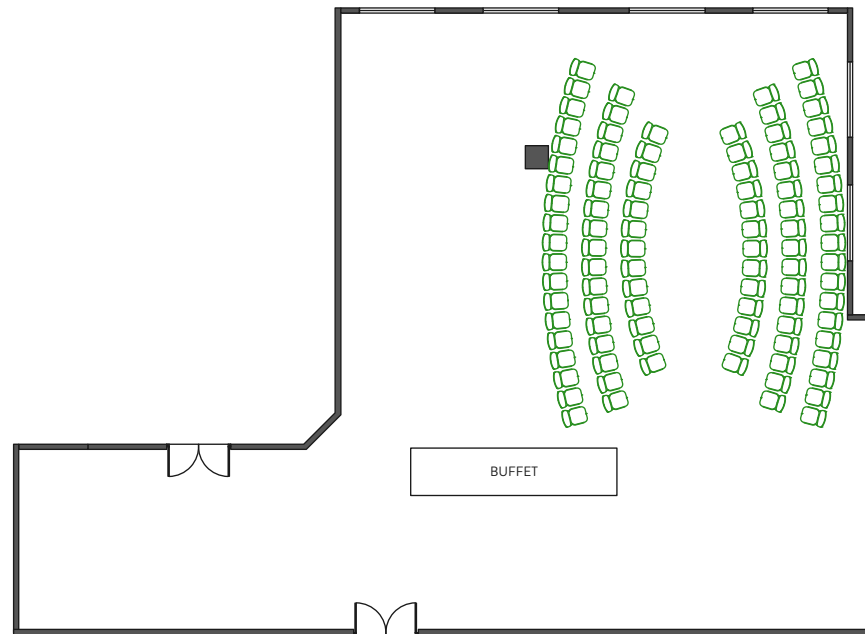

Round Table Style - 130 seats

Fishbowl Style - 98 seats