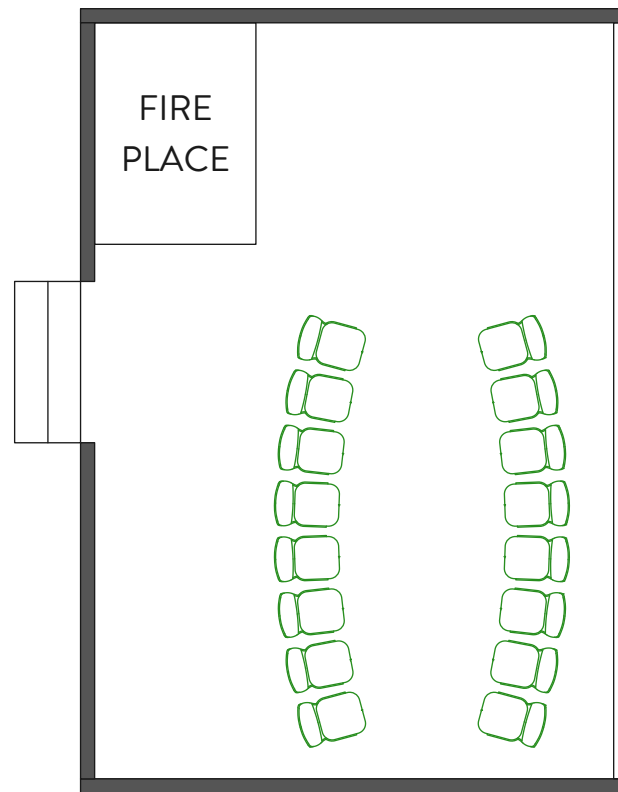

Dinner Style - 32 seats

Fishbowl Style - 16 seats